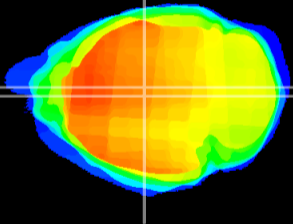

Coronal

Sagittal-R

Sagittal-L

ViBrism: CX07601
Horizontal

Hb