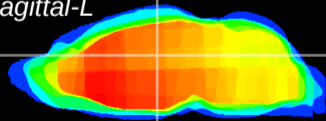

Coronal

Sagittal-R

Sagittal-L

ViBrism: CX07601
Horizontal

Hb