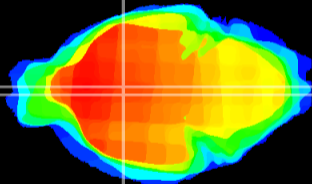

Coronal

Sagittal-R

Sagittal-L

ViBrism: CX07601
Horizontal

Pa