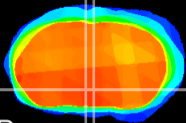

Coronal

Sagittal-R

Sagittal-L

ViBrism: CX07601
Horizontal

Pa