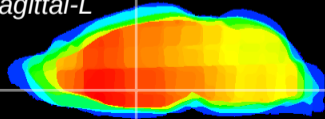

Coronal

Sagittal-R

Sagittal-L

ViBrism: CX07601
Horizontal

Pa