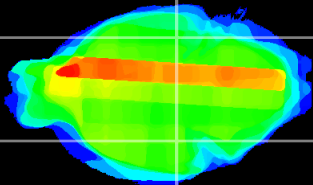

Coronal

Sagittal-R

Sagittal-L

ViBrisM: CX07604
Horizontal

ventral S