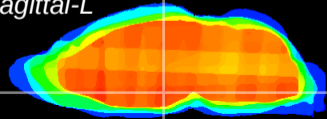

Coronal

Sagittal-R

Sagittal-L

ViBrism: CX07610
Horizontal

DM