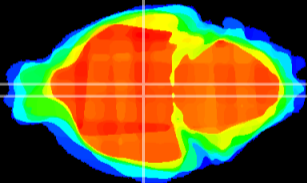

Coronal

Sagittal-R

Sagittal-L

ViBrism: CX07610
Horizontal

DM