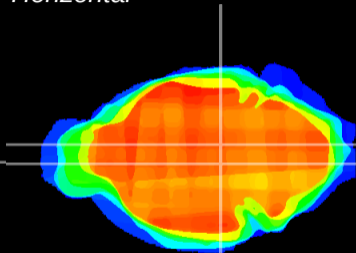

Coronal

Sagittal-R

Sagittal-L

ViBrism: CX07610
Horizontal

VTA