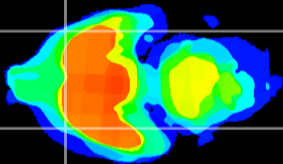

Coronal

Sagittal-R

Sagittal-L

ViBrism: CX07611
Horizontal

Pir