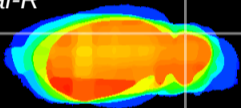

Coronal

Sagittal-R

Sagittal-L

ViBrisM: CX07614
Horizontal

Cb lobe