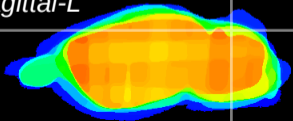

Coronal

Sagittal-R

Sagittal-L

ViBrisM: CX07614
Horizontal

Cb lobe