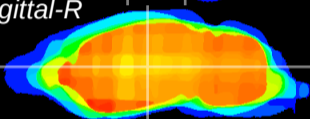

Coronal

Sagittal-R

Sagittal-L

ViBrism: CX07614
Horizontal

VPM/VPL