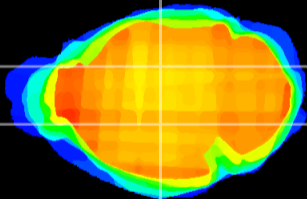

Coronal

Sagittal-R

Sagittal-L

ViBrism: CX07614
Horizontal

VPM/VPL