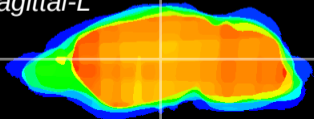

Coronal

Sagittal-R

Sagittal-L

ViBrism: CX07614
Horizontal

VPM/VPL