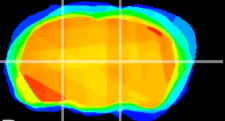

Coronal

Sagittal-R

Sagittal-L

ViBrism: CX07614
Horizontal

VPM/VPL