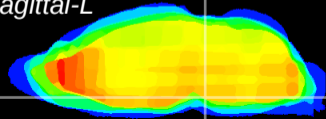

Coronal

Sagittal-R

Sagittal-L

ViBrism: CX07616
Horizontal

Pn