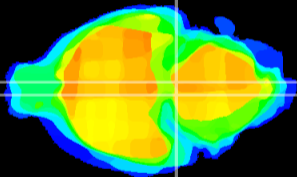

Coronal

Sagittal-R

Sagittal-L

ViBrism: CX07616
Horizontal

Pn