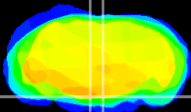

Coronal

Sagittal-R

Sagittal-L

ViBrism: CX07616
Horizontal

Pn