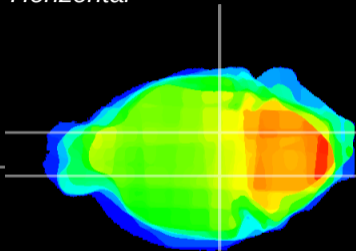

Coronal

Sagittal-R

Sagittal-L

ViBrism: CX07621
Horizontal

SN