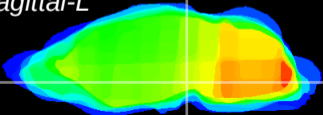

Coronal

Sagittal-R

Sagittal-L

ViBrism: CX07621
Horizontal

SN