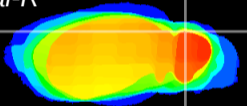

Coronal

Sagittal-R

Sagittal-L

ViBrism: CX07623
Horizontal

Cb lobe