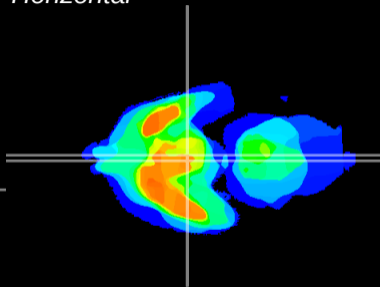

Coronal

Sagittal-R

Sagittal-L

ViBrism: CX07632
Horizontal

Arc