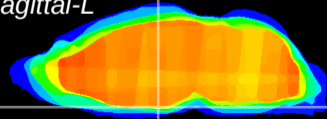

Coronal

Sagittal-R

Sagittal-L

ViBrism: CX07632
Horizontal

Arc