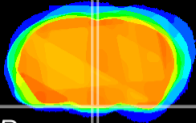

Coronal

Sagittal-R

Sagittal-L

ViBrism: CX07632
Horizontal

Arc