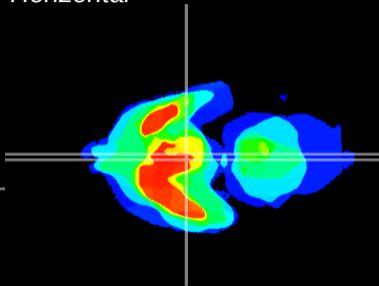

Coronal

Sagittal-R

Sagittal-L

ViBrism: CX07633
Horizontal

Arc