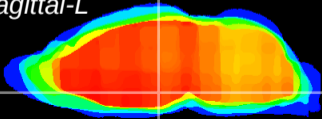

Coronal

Sagittal-R

Sagittal-L

ViBrism: CX07633
Horizontal

DM