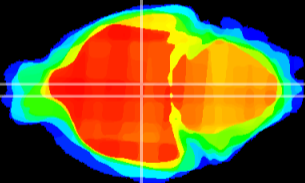

Coronal

Sagittal-R

Sagittal-L

ViBrism: CX07633
Horizontal

DM