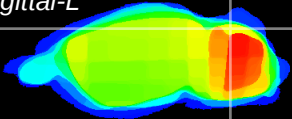

Coronal

Sagittal-R

Sagittal-L

ViBrism: CX07638
Horizontal

Cb lobe