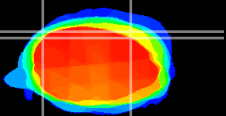

Coronal

Sagittal-R

Sagittal-L

ViBrism: CX07638
Horizontal

Cb lobe