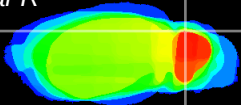

Coronal

Sagittal-R

Sagittal-L

ViBrism: CX07638
Horizontal

Cb lobe