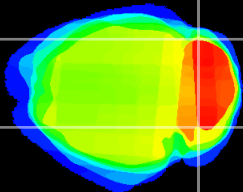

Coronal

Sagittal-R

Sagittal-L

ViBrism: CX07638
Horizontal

Cb lobe