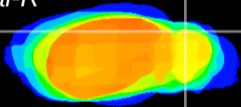

Coronal

Sagittal-R

Sagittal-L

ViBrism: CX07641
Horizontal

Cb lobe