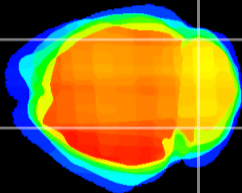

Coronal

Sagittal-R

Sagittal-L

ViBrism: CX07641
Horizontal

Cb lobe