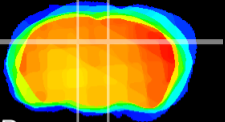

Coronal

Sagittal-R

Sagittal-L

ViBrism: CX07641  
Horizontal

DG