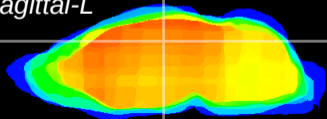

Coronal

Sagittal-R

Sagittal-L

ViBrism: CX07641  
Horizontal

DG