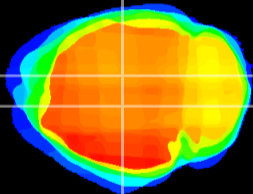

Coronal

Sagittal-R

Sagittal-L

ViBrism: CX07641  
Horizontal

DG