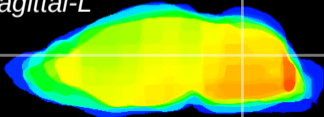

Coronal

Sagittal-R

Sagittal-L

ViBrism: CX07644
Horizontal

Cb nucleus