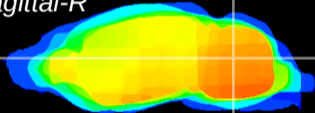

Coronal

Sagittal-R

Sagittal-L

ViBrism: CX07644
Horizontal

Cb nucleus