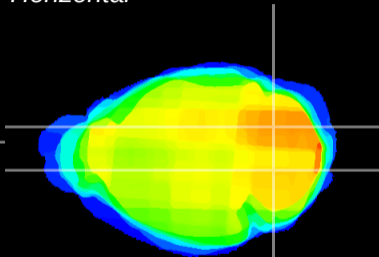

Coronal

Sagittal-R

Sagittal-L

ViBrism: CX07644
Horizontal

Cb nucleus