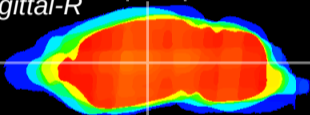

Coronal

Sagittal-R

Sagittal-L

ViBrism: CX07646
Horizontal

VPM/VPL