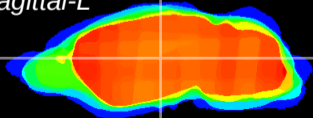

Coronal

Sagittal-R

Sagittal-L

ViBrism: CX07646
Horizontal

VPM/VPL