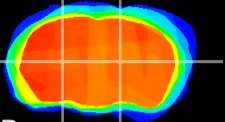

Coronal

Sagittal-R

Sagittal-L

ViBrism: CX07646
Horizontal

VPM/VPL