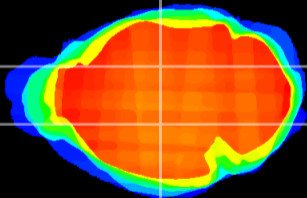

Coronal

Sagittal-R

Sagittal-L

ViBrism: CX07646
Horizontal

VPM/VPL