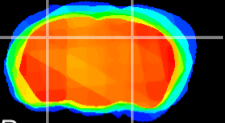

Coronal

Sagittal-R

Sagittal-L

ViBrism: CX07650
Horizontal

CA2/CA3