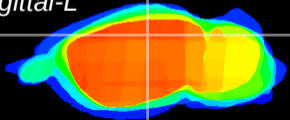

Coronal

Sagittal-R

Sagittal-L

ViBrism: CX07650
Horizontal

CA2/CA3