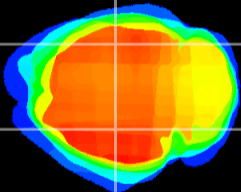

Coronal

Sagittal-R

Sagittal-L

ViBrism: CX07650
Horizontal

CA2/CA3