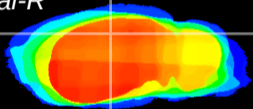

Coronal

Sagittal-R

Sagittal-L

ViBrism: CX07650
Horizontal

CA2/CA3