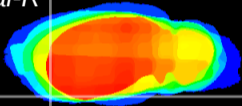

Coronal

Sagittal-R

Sagittal-L

ViBrism: CX07650
Horizontal

Pir