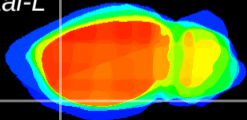

Coronal

Sagittal-R

Sagittal-L

ViBrism: CX07650
Horizontal

Pir