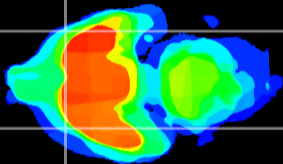

Coronal

Sagittal-R

Sagittal-L

ViBrism: CX07650
Horizontal

Pir