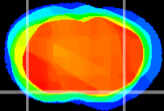

Coronal

Sagittal-R

Sagittal-L

ViBrism: CX07650
Horizontal

Pir