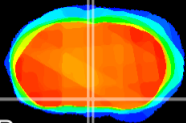

Coronal

Sagittal-R

Sagittal-L

ViBrism: CX07650
Horizontal

SPa ventral