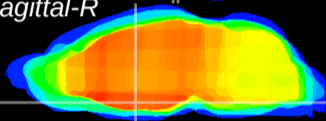

Coronal

Sagittal-R

Sagittal-L

ViBrism: CX07650
Horizontal

SPa ventral