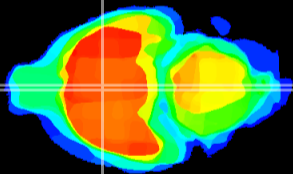

Coronal

Sagittal-R

Sagittal-L

ViBrism: CX07650
Horizontal

SPa ventral