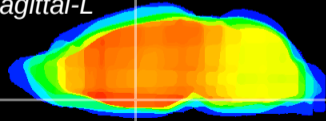

Coronal

Sagittal-R

Sagittal-L

ViBrism: CX07650
Horizontal

SPa ventral