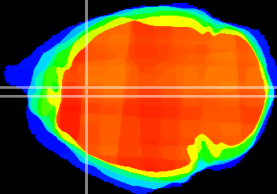

Coronal

Sagittal-R

Sagittal-L

ViBrism: CX07651
Horizontal

Cx cingulate