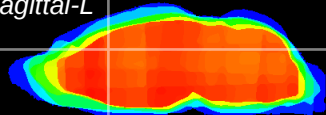

Coronal

Sagittal-R

Sagittal-L

ViBrism: CX07651
Horizontal

Cx cingulate