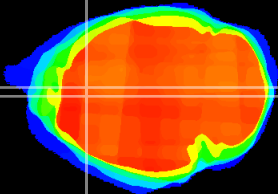

Coronal

Sagittal-R

Sagittal-L

ViBrism: CX07651
Horizontal

Cx cingulate