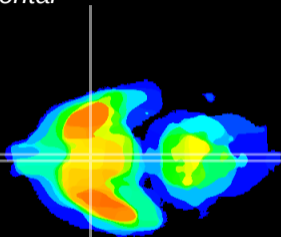

Coronal

Sagittal-R

Sagittal-L

ViBrism: CX07653
Horizontal

SCN