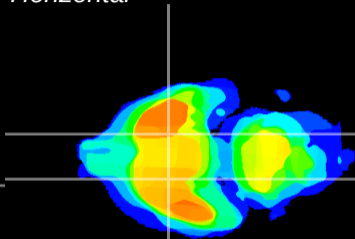

Coronal

Sagittal-R

Sagittal-L

ViBrisM: CX07653
Horizontal

S0