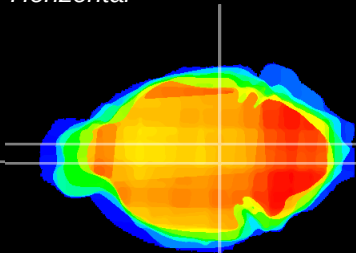

Coronal

Sagittal-R

Sagittal-L

ViBrism: CX07653
Horizontal

VTA