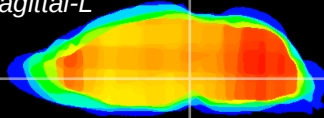

Coronal

Sagittal-R

Sagittal-L

ViBrism: CX07653
Horizontal

VTA