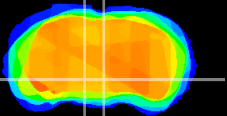

Coronal

Sagittal-R

Sagittal-L

ViBrism: CX07653
Horizontal

VTA