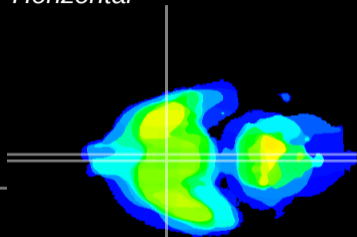

Coronal

Sagittal-R

Sagittal-L

ViBrisM: CX07654  
Horizontal

SCN