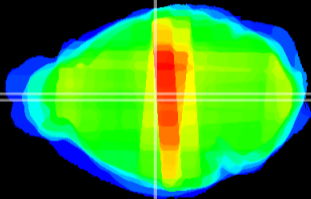

Coronal

Sagittal-R

Sagittal-L

ViBrism: CX07655
Horizontal

MD