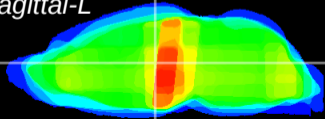

Coronal

Sagittal-R

Sagittal-L

ViBrism: CX07655
Horizontal

MD