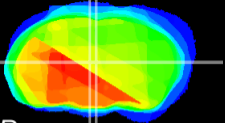

Coronal

Sagittal-R

Sagittal-L

ViBrism: CX07655
Horizontal

MD