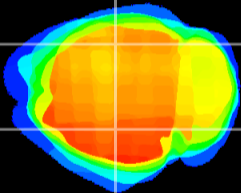

Coronal

Sagittal-R

Sagittal-L

ViBrism: CX07657
Horizontal

CA2/CA3