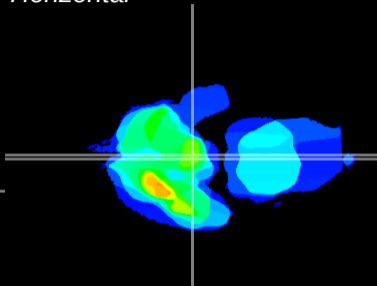

Coronal

Sagittal-R

Sagittal-L

ViBrism: CX07658
Horizontal

ME