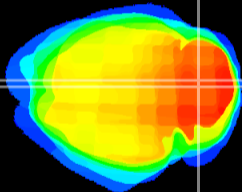

Coronal

Sagittal-R

Sagittal-L

ViBrism: CX07660
Horizontal

Cb vermis