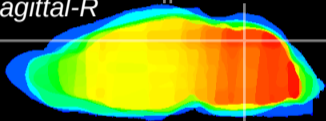

Coronal

Sagittal-R

Sagittal-L

ViBrism: CX07660
Horizontal

Cb vermis