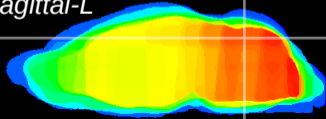

Coronal

Sagittal-R

Sagittal-L

ViBrism: CX07660
Horizontal

Cb vermis