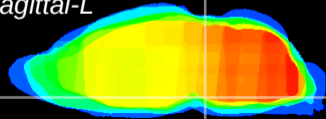

Coronal

Sagittal-R

Sagittal-L

ViBrism: CX07660
Horizontal

Pn