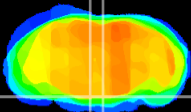

Coronal

Sagittal-R

Sagittal-L

ViBrism: CX07660
Horizontal

Pn