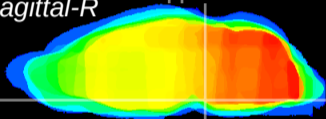

Coronal

Sagittal-R

Sagittal-L

ViBrism: CX07660
Horizontal

Pn