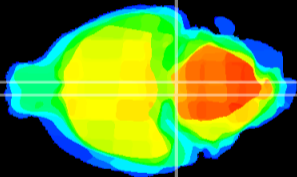

Coronal

Sagittal-R

Sagittal-L

ViBrism: CX07660
Horizontal

Pn