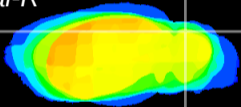

Coronal

Sagittal-R

Sagittal-L

ViBrism: CX07667
Horizontal

Cb lobe