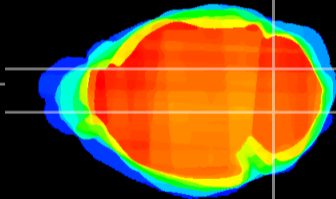

Coronal

Sagittal-R

Sagittal-L

ViBrism: CX07668
Horizontal

Cb nucleus