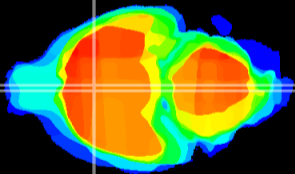

Coronal

Sagittal-R

Sagittal-L

ViBrism: CX07668
Horizontal

MPA