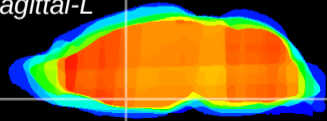

Coronal

Sagittal-R

Sagittal-L

ViBrism: CX07668
Horizontal

MPA