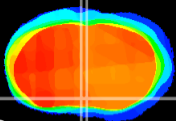

Coronal

Sagittal-R

Sagittal-L

ViBrism: CX07668
Horizontal

MPA