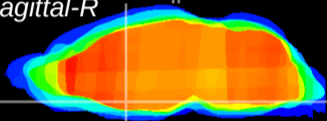

Coronal

Sagittal-R

Sagittal-L

ViBrism: CX07668
Horizontal

MPA