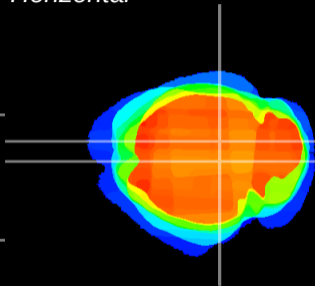

Coronal

Sagittal-R

Sagittal-L

ViBrism: CX07668
Horizontal

SC