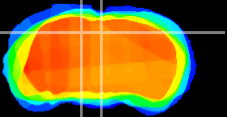

Coronal

Sagittal-R

Sagittal-L

ViBrism: CX07668
Horizontal

SC