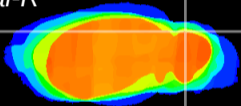

Coronal

Sagittal-R

Sagittal-L

ViBrism: CX07672
Horizontal

Cb lobe