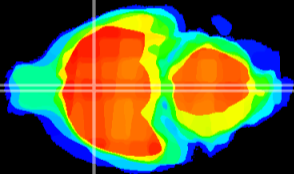

Coronal

Sagittal-R

Sagittal-L

ViBriSM: CX07673
Horizontal

MPA