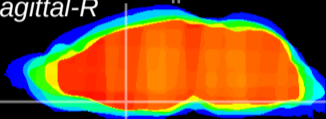

Coronal

Sagittal-R

Sagittal-L

ViBriSM: CX07673
Horizontal

MPA