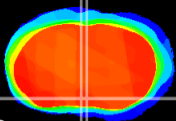

Coronal

Sagittal-R

Sagittal-L

ViBriSM: CX07673
Horizontal

MPA