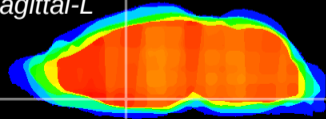

Coronal

Sagittal-R

Sagittal-L

ViBriSM: CX07673
Horizontal

MPA