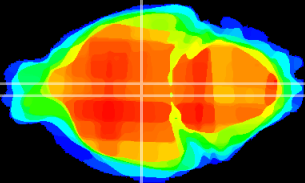

Coronal

Sagittal-R

Sagittal-L

ViBrism: CX07676
Horizontal

DM