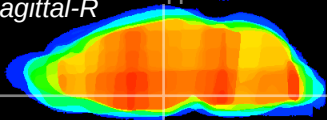

Coronal

Sagittal-R

Sagittal-L

ViBrism: CX07676
Horizontal

DM