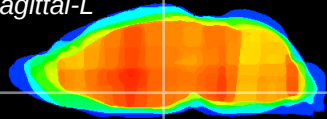

Coronal

Sagittal-R

Sagittal-L

ViBrism: CX07676
Horizontal

DM