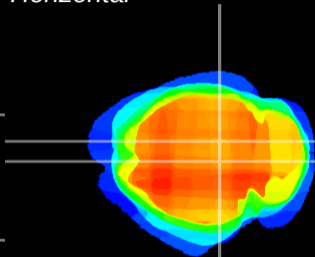

Coronal

Sagittal-R

Sagittal-L

ViBrism: CX07676
Horizontal

SC