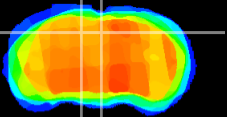

Coronal

Sagittal-R

Sagittal-L

ViBrism: CX07676
Horizontal

SC