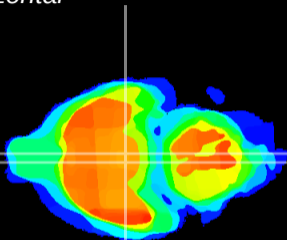

Coronal

Sagittal-R

Sagittal-L

ViBrism: CX07678
Horizontal

VMH