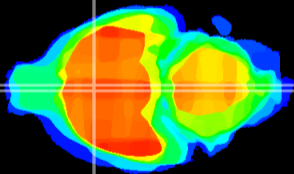

Coronal

Sagittal-R

Sagittal-L

ViBrism: CX07679
Horizontal

MPA