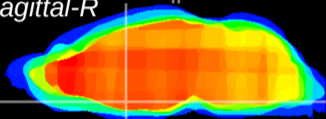

Coronal

Sagittal-R

Sagittal-L

ViBrism: CX07679
Horizontal

MPA