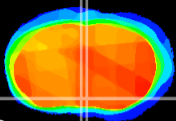

Coronal

Sagittal-R

Sagittal-L

ViBrism: CX07679
Horizontal

MPA