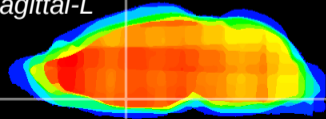

Coronal

Sagittal-R

Sagittal-L

ViBrism: CX07679
Horizontal

MPA