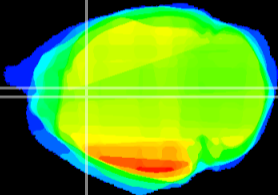

Coronal

Sagittal-R

Sagittal-L

ViBrisM: CX07681
Horizontal

Cx cingulate