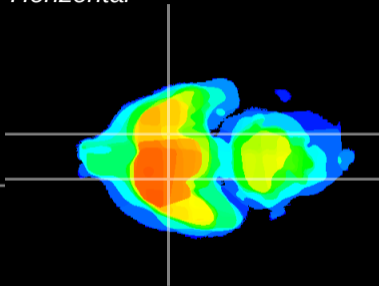

Coronal

Sagittal-R

Sagittal-L

ViBrism: CX07682
Horizontal

S0