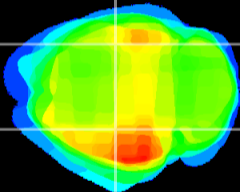

Coronal

Sagittal-R

Sagittal-L

ViBrism: CX07683
Horizontal

CA2/CA3