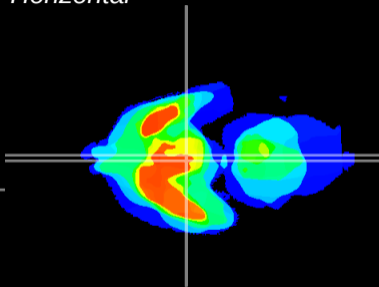

Coronal

Sagittal-R

Sagittal-L

ViBrism: CX07685
Horizontal

Arc