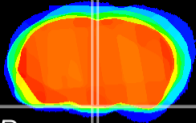

Coronal

Sagittal-R

Sagittal-L

ViBrism: CX07685
Horizontal

Arc