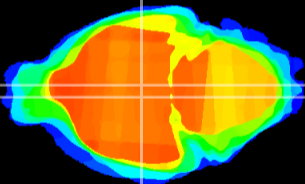

Coronal

Sagittal-R

Sagittal-L

ViBrism: CX07688
Horizontal

DM