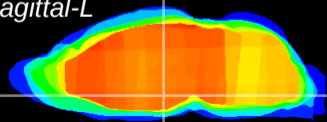

Coronal

Sagittal-R

Sagittal-L

ViBrism: CX07688
Horizontal

DM