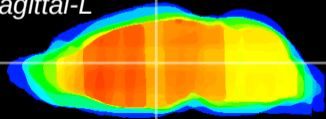

Coronal

Sagittal-R

Sagittal-L

ViBrism: CX07690
Horizontal

MD