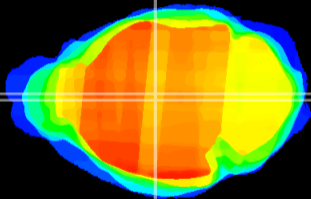

Coronal

Sagittal-R

Sagittal-L

ViBrism: CX07690
Horizontal

MD