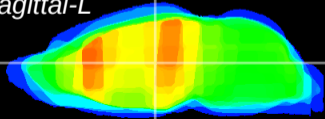

Coronal

Sagittal-R

Sagittal-L

ViBrism: CX07691
Horizontal

MD