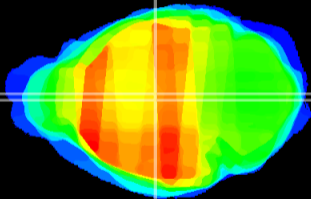

Coronal

Sagittal-R

Sagittal-L

ViBrism: CX07691
Horizontal

MD