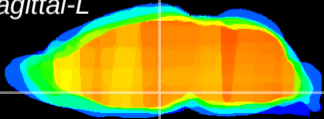

Coronal

Sagittal-R

Sagittal-L

ViBrism: CX07693
Horizontal

DM