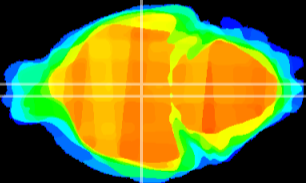

Coronal

Sagittal-R

Sagittal-L

ViBrism: CX07693
Horizontal

DM